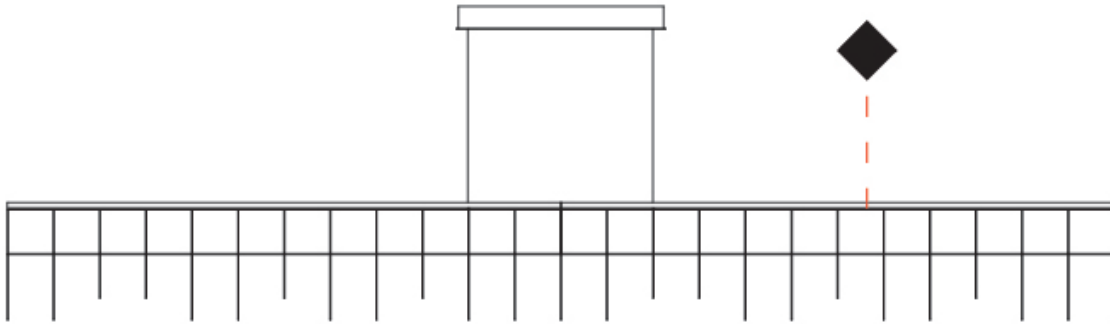

COSMOS SQUARE SUSPENSION

D1010051-

PROJECT

TYPE

SPECIFIER

QUANTITY

DATE

D