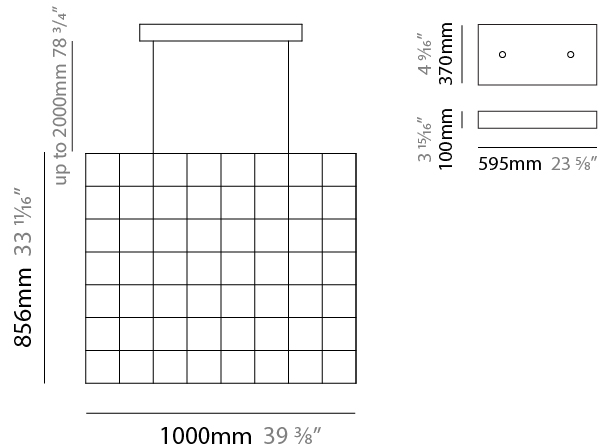

COSMOS SQUARE SUSPENSION

D101944-

base number   LED   Color   Finish
Dimming   Temperature   Options

1. To build a product code in our configurator select the specify button on the base model # product page
2. To build a manual product code on this datasheet choose from the options listed below in blue font and add the suffix to the base model #

GENERAL

Series: Cosmos Square
Brand: Quasar
Division: Design
Mounting Type: Suspension
Mounting Location: Ceiling
Subcategory: Ambient

PHYSICAL

Shape: Square
Length (mm): 1000
Length (in): 39 3/8
Width (mm): 1000
Width (in): 39 3/8
Height (mm): 850
Height (in): 33 7/16
Max. Overall Height (mm): 2850
Max. Overall Height (in): 112 3/16
Light Distribution: Omnidirectional
Weight (kg): 24
Weight (lbs): 52.91
[Fixture Finish: NIC / BRA / BBR](#)
Fixture Material: Metal
Cable Details: 2000mm Cable
Upon Request: Custom Sizes Optional Dowlight upon request

ELECTRICAL

Lamp Type: LED
Input Wattage (W): 328.8
[Dimming: 0-10V Dimming / Phase Dimming (120Vac Only)](#)
Driver Included: Yes
Driver Location: Integrated
Driver Type: Constant Voltage - Universal
Driver Class: Class 2
Input Voltage (V): 120 - 277
Output Voltage (V): 12

LED

Number of LEDs: 548
[Color Temperature (°K): 2400 / 2800](#)
Max. Delivered Lumen (lm): 16440 (2800K)
CRI: >90 CRI
Lamp Life (hrs): 50000

OPTICAL

RATINGS AND CERTIFICATIONS

Certified By: Certified for North American Standards
IP rating: IP20